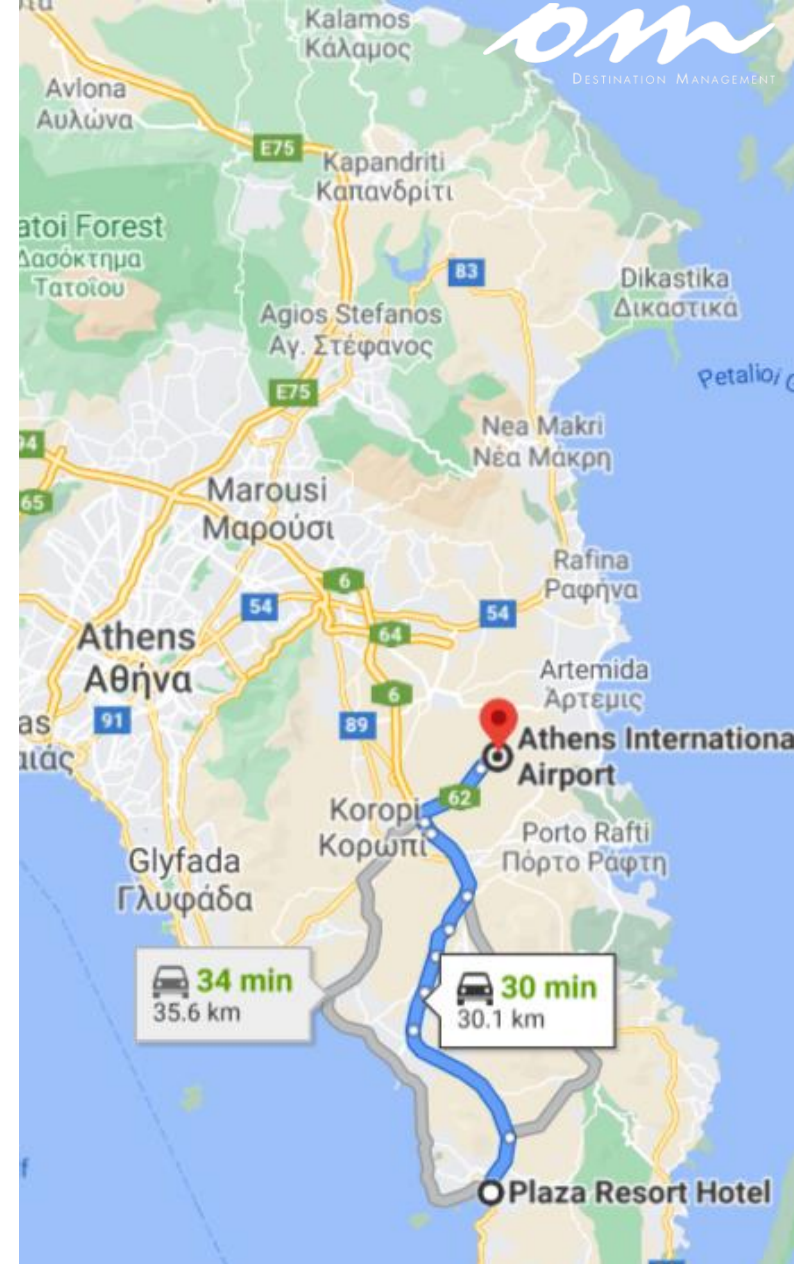

Athens Plaza Resort, with its amazing setting on the sandy beach of Anavyssos, offers the accommodation and facilities of a city hotel in a resort location.

133 comfort and exclusive rooms, stylishly decorated, designed to create a relaxing atmosphere in one of Athens best luxury hotels.

The hotel is located on Anavyssos Beach, near the towns of Anavyssos and Palea Fokea, by the coastal zone of Attica. Various cafés and taverns lie in close distance of the property.

Plaza Resort is conveniently located 20 minutes from the International Airport Eleftherios Venizelos, 45 minutes from the centre of Athens and 17km from the ancient temple of Poseidon at Cape Sounio.