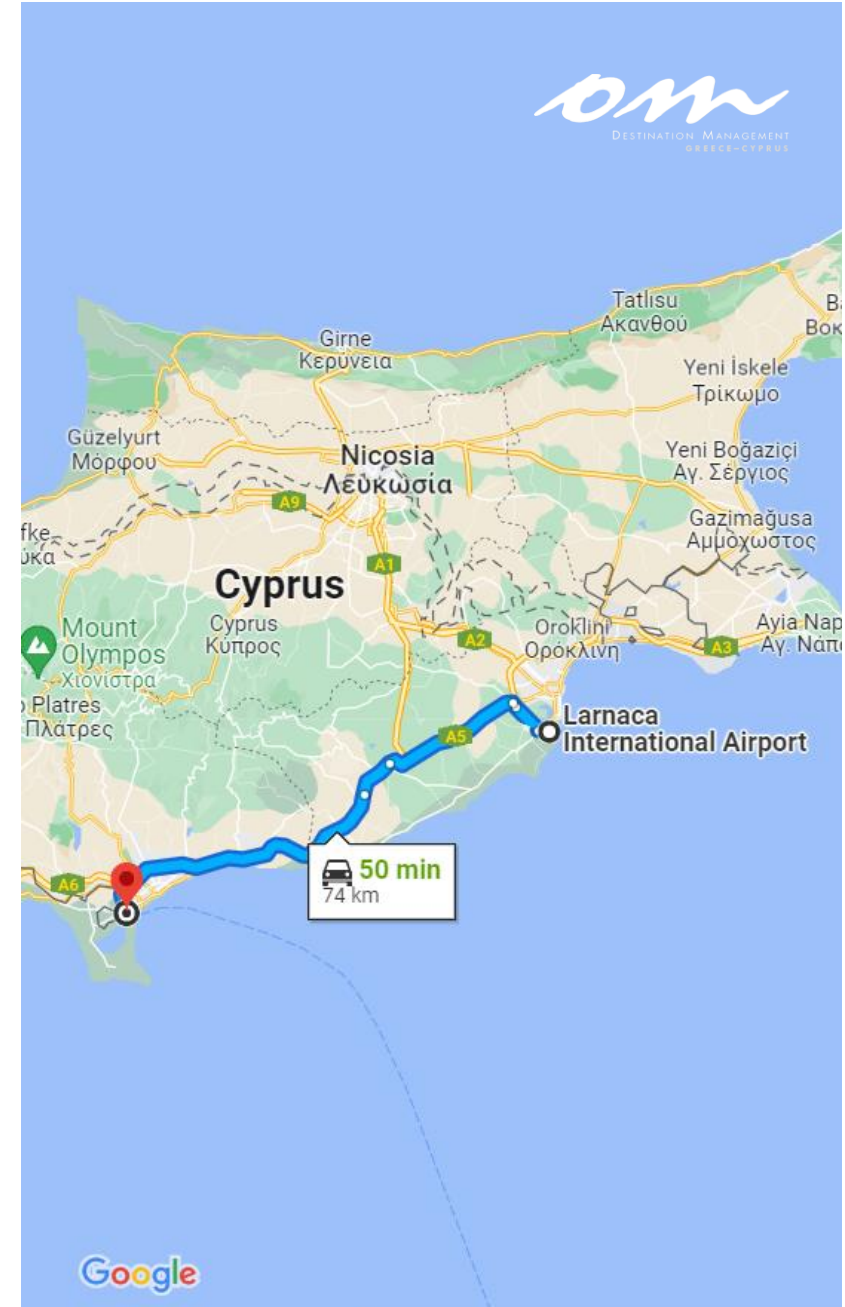

Featuring 500 deluxe rooms and suites offering wide open views and amenities to make your stay as comfortable as it can be. Enjoy award-winning dining options, a spa sister to the best in the world, and play at Europe's grandest casino. The island's most outstanding expo centre and Cyprus's largest pool complex will surely amaze you, while the Waverider and the Adventure Park will make sure you enjoy adrenaline-high experiences. As for your entertainment, leave it up to the popular guest DJs to set the mood and join an endless party all night or all day long.

City of Dreams is located near Lady's Mile beach, one of the most popular beaches of Limassol known for its crystal-clear waters. It is ideally situated just minutes away from the main shopping mall of the city with numerous options for your shopping spree excursions. The resort has direct access to the main highway network, is perfectly surrounded by nature and close to all the main spots of the city of Limassol.

Enjoy all sorts of delicious plates at the premium, international and casual restaurants, such as Mediterranean premium dining at Olea, the Amber Dragon, a Pan-Asian gastronomic fairy-tale, the Aqua Bar and its idyllic oasis for leisure lounging with refreshing beverages and perfect bites.